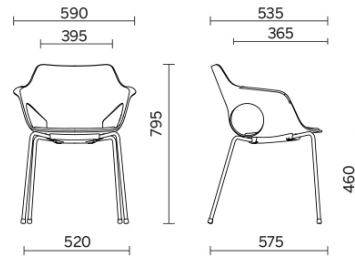

## Hug

Hug is the innovative and multifunctional seat with single shell in plastic, with full personalisation, for maximum freedom of composition. Available with sled base, four feet or trestle, in different finishes, Hug is dressed in a palette of fashion colours, for the stylish furnishing of spaces for sharing, meeting and waiting in various types of environments. Particularly sophisticated is the version with shell in wood, for a design with a natural style.

## 4 legs