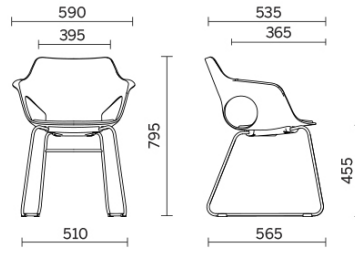

## Hug

Hug is the innovative and multifunctional seat with single shell in plastic, with full personalisation, for maximum freedom of composition. Available with sled base, four feet or trestle, in different finishes, Hug is dressed in a palette of fashion colours, for the stylish furnishing of spaces for sharing, meeting and waiting in various types of environments. Particularly sophisticated is the version with shell in wood, for a design with a natural style.

## Sled base