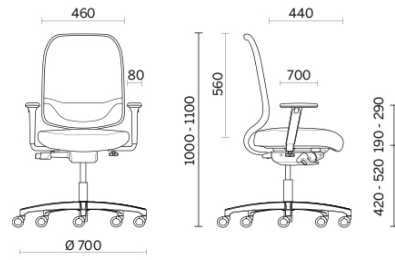

Invicta Balance