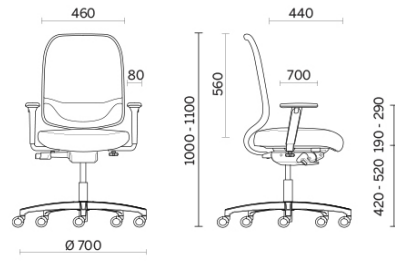

Invicta Balance