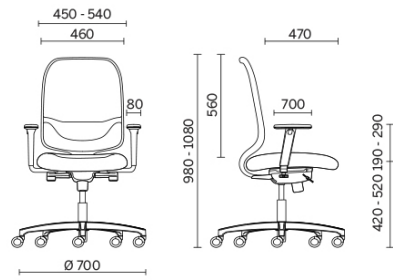

Invicta Comfort