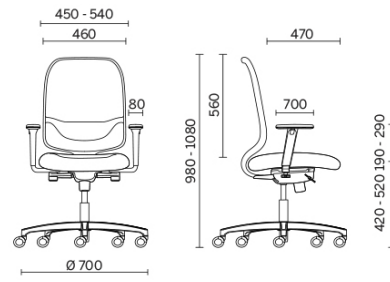

Invicta Comfort