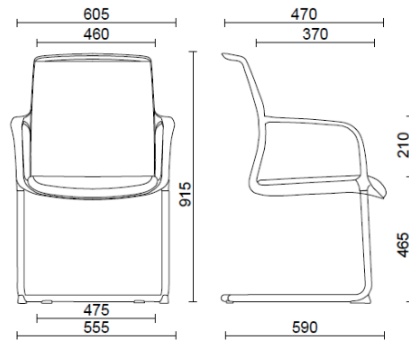

Join

Join, black visitor chair

Materials and colours

Mesh back upholstery

Mesh TT
Available colours 1

Mesh RF - Polo / FiDiVi
Service
Available colours 5

Mesh RR - Runner /
Gabriel
Available colours 10

Mesh RY - Rhythm /
Gabriel
Available colours 6