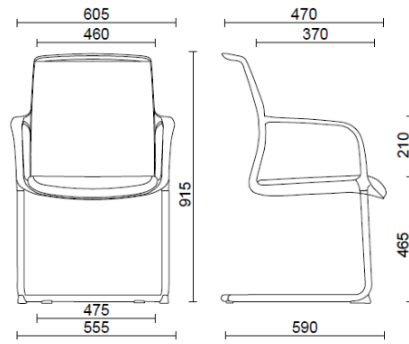

Join

Join, black visitor chair

Materials and colours

Mesh back upholstery

Mesh TT
Available colours 1

Mesh RF - Polo / FiDiVi
Service
Available colours 5

Mesh RR - Runner /
Gabriel
Available colours 10

Mesh RY - Rhythm /
Gabriel
Available colours 6