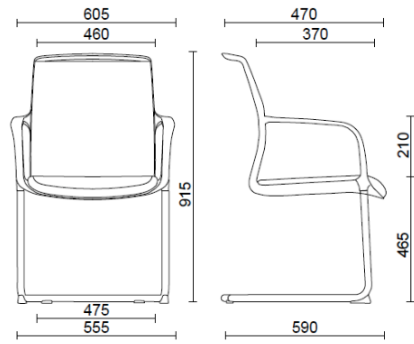

Join

Join, black visitor chair

Materials and colours

Mesh back upholstery

Mesh TT
Available colours 1

Mesh RF - Polo / FiDiVi
Service
Available colours 5

Mesh RR - Runner /
Gabriel
Available colours 10

Mesh RY - Rhythm /
Gabriel
Available colours 6