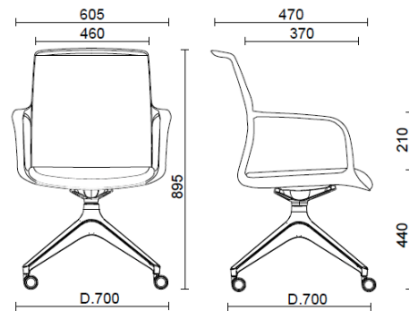

Join

Join, meeting chair, black 4-star base

Materials and colours

Mesh back upholstery

Mesh TT
Available colours 1

Mesh RF - Polo / FiDiVi
Service
Available colours 5

Mesh RR - Runner /
Gabriel
Available colours 10