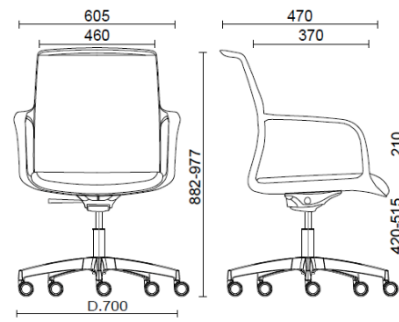

Join

Join, meeting chair, black 5-star base

Materials and colours

Mesh back upholstery

Mesh TT
Available colours 1

Mesh RF - Polo / FiDiVi
Service
Available colours 5

Mesh RR - Runner /
Gabriel
Available colours 10