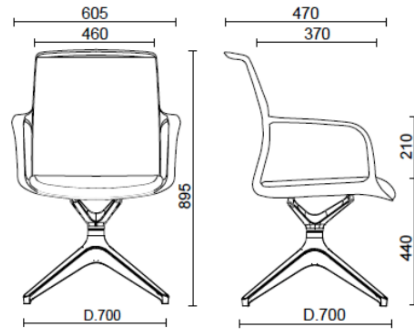

Join

Join, meeting chair, white 4-star base

Materials and colours

Mesh back upholstery

Mesh TT
Available colours 1

Mesh RF - Polo / FiDiVi
Service
Available colours 5

Mesh RR - Runner /
Gabriel
Available colours 10