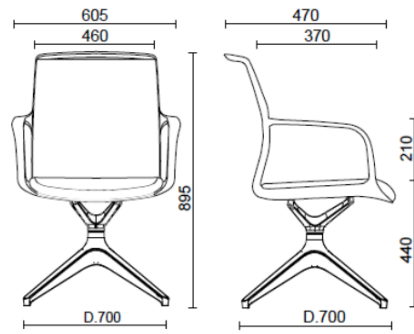

Join

Join, meeting chair, white 4-star base

Materials and colours

Mesh back upholstery

Mesh TT
Available colours 1

Mesh RF - Polo / FiDiVi
Service
Available colours 5

Mesh RR - Runner /
Gabriel
Available colours 10