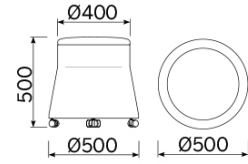

H 500 with casters