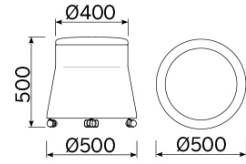

H 500 with casters