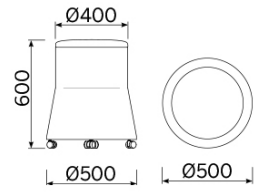

H 600 with casters