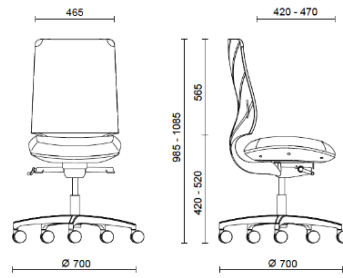

Leaf Air Operative