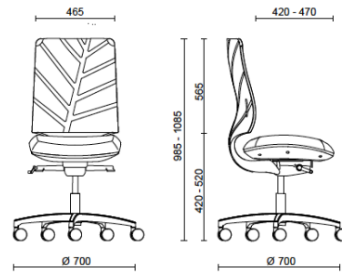

Leaf

Projects

McDonald's, Mosca, Russia (2012)

Stockholm Furniture Fair, Stoccolma, Sweden (2012)

MTA Research Lab, Codogno, Italy (2013)

Leaf Operative

Materials and colours

Leaf / Technical seat and backrest upholstery