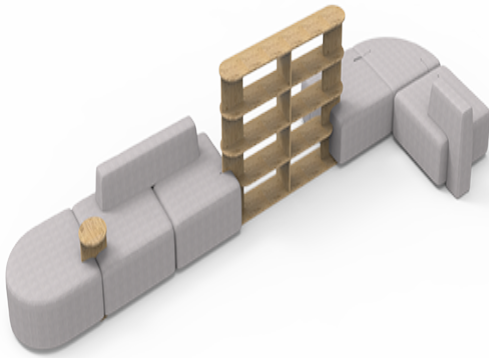

Lido

Island 3

Cm 608 X 245 X 116 H

Materials and colours

Upholsteries

Fabric ME - Medley / Gabriel
Available colours 15

Fabric ST - Step / Gabriel
Available colours 10

Fabric MF - Main Line Flax / Camira
Available colours 10