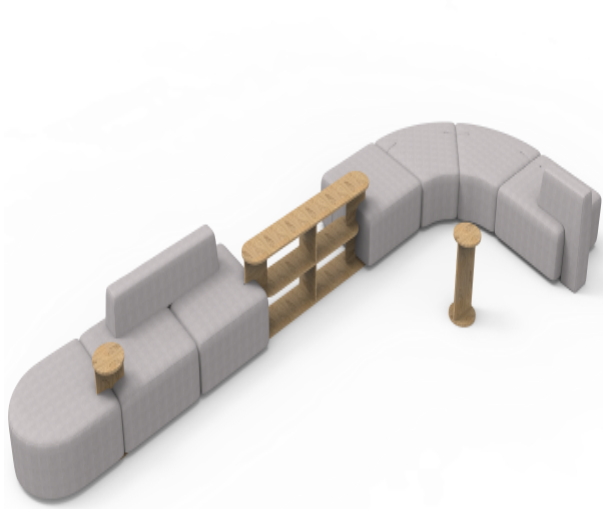

Lido

Island 4

Cm 608 X 208 X 71 H

Materials and colours

Upholsteries

Fabric ME - Medley / Gabriel
Available colours 15

Fabric ST - Step / Gabriel
Available colours 10

Fabric MF - Main Line Flax / Camira
Available colours 10

Fabric RM - Remix 3 / Kvadrat
Available colours 10

Fabric HE - Hero 2 / Kvadrat
Available colours 6

Fabric FD - Fiord 2 / Kvadrat
Available colours 7

Fabric S1 - Steelcut 3 / Kvadrat
Available colours 13