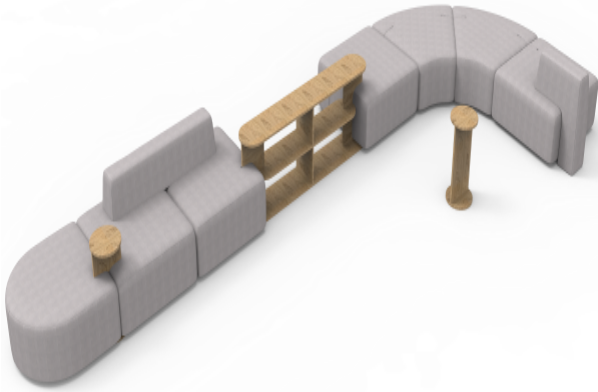

Lido

Island 4

Cm 608 X 208 X 71 H

Materials and colours

Upholsteries

Fabric ME - Medley / Gabriel
Available colours 15

Fabric ST - Step / Gabriel
Available colours 10

Fabric MF - Main Line Flax / Camira
Available colours 10