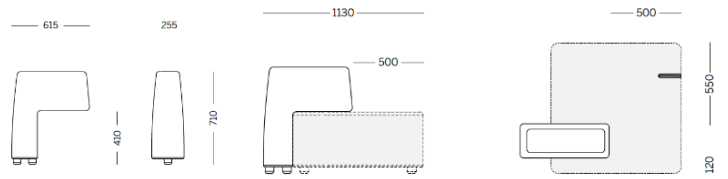

Lido

Pouf with armrest

Materials and colours

Upholsteries

Fabric ME - Medley / Gabriel
Available colours 15

Fabric ST - Step / Gabriel
Available colours 10

Fabric MF - Main Line Flax / Camira
Available colours 10