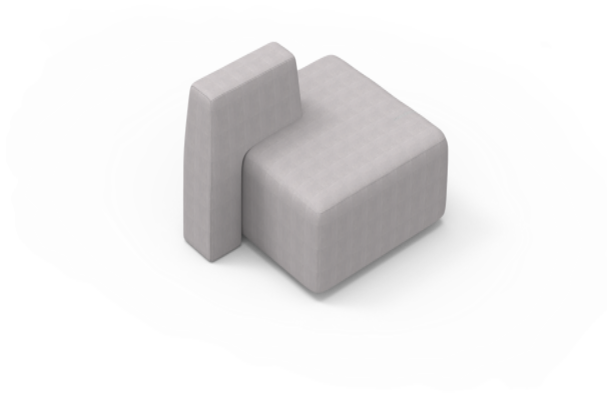

Lido

Pouf with armrest

Materials and colours

Upholsteries

Fabric ME - Medley / Gabriel
Available colours 15

Fabric ST - Step / Gabriel
Available colours 10

Fabric MF - Main Line Flax / Camira
Available colours 10

Fabric RM - Remix 3 / Kvadrat
Available colours 10

Fabric HE - Hero 2 / Kvadrat
Available colours 6

Fabric FD - Fiord 2 / Kvadrat
Available colours 7

Fabric S1 - Steelcut 3 / Kvadrat
Available colours 13