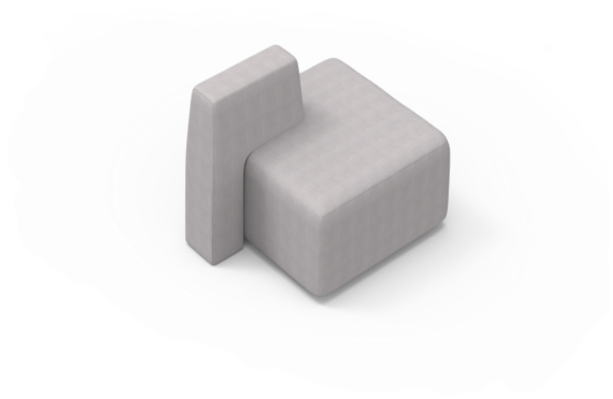

Lido

Pouf with armrest

Materials and colours

Upholsteries

Fabric ME - Medley / Gabriel
Available colours 15

Fabric ST - Step / Gabriel
Available colours 10

Fabric MF - Main Line Flax / Camira
Available colours 10

Fabric RM - Remix 3 / Kvadrat
Available colours 10

Fabric HE - Hero 2 / Kvadrat
Available colours 6

Fabric FD - Fiord 2 / Kvadrat
Available colours 7

Fabric S1 - Steelcut 3 / Kvadrat
Available colours 13