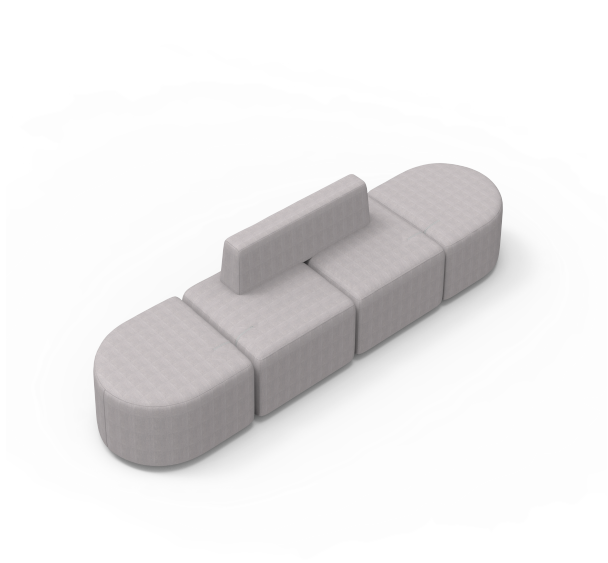

Lido

Sofa

Materials and colours

Upholsteries

Fabric ME - Medley / Gabriel
Available colours 15

Fabric ST - Step / Gabriel
Available colours 10

Fabric MF - Main Line Flax / Camira
Available colours 10

Fabric MW - Main Line Twist / Camira
Available colours 7

Fabric SY - Sinergy / Camira
Available colours 10

Fabric WI - Wilson / Vescom
Available colours 10

Fabric FT - Foster / Vescom
Available colours 7

Fabric RM - Remix 3 / Kvadrat
Available colours 10

Fabric HE - Hero 2 / Kvadrat
Available colours 6

Fabric FD - Fiord 2 / Kvadrat
Available colours 7

Fabric S1 - Steelcut 3 / Kvadrat
Available colours 13

Fabric CH - Chili / Gabriel
Available colours 10

Coated fabric SC - Secret / Flukso
Available colours 10