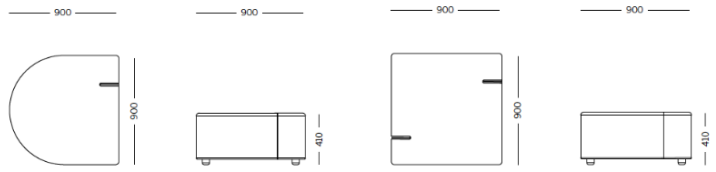

Lido

Sofa

Materials and colours

Upholsteries

Fabric ME - Medley / Gabriel
Available colours 15

Fabric ST - Step / Gabriel
Available colours 10

Fabric MF - Main Line Flax / Camira
Available colours 10

Fabric MW - Main Line Twist / Camira
Available colours 7