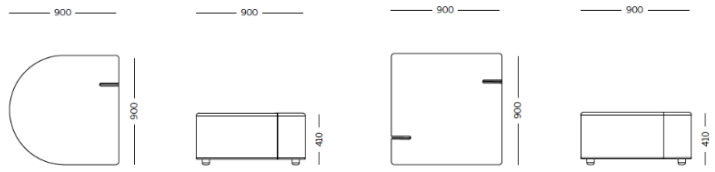

Lido

Projects

Recom Power Systems, Mareno di Piave (TV), Italy (2025)

Sofa

Materials and colours

Upholsteries

Fabric ME - Medley / Gabriel
Available colours 15

Fabric ST - Step / Gabriel
Available colours 10