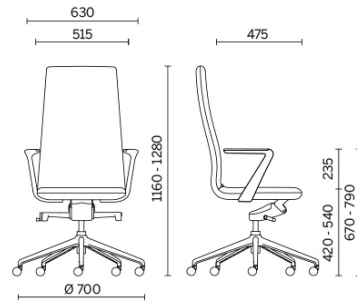

Line

Projects

South, Hunsfos Næringspark, Norway (2018)

Executive

Materials and colours

Upholstery

Coated fabric NX
Available colours 11

Coated fabric SC -
Secret / Flukso
Available colours 10