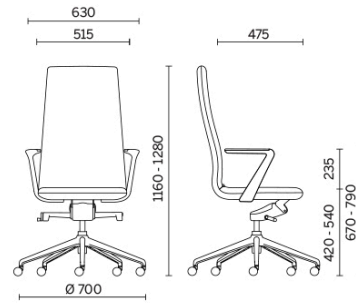

Line

Projects

South, Hunsfos Næringspark, Norway (2018)

Executive

Materials and colours

Upholstery

Coated fabric NX
Available colours 11

Coated fabric SC - Secret / Flukso
Available colours 10