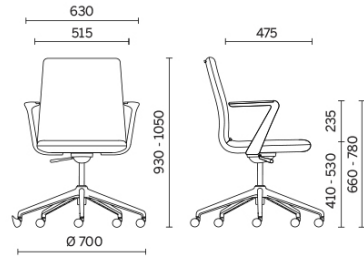

Line

Projects

South, Hunsfos Næringspark, Norway (2018)

Manager

Materials and colours

Upholstery

Coated fabric NX
Available colours 11

Coated fabric SC - Secret / Flukso
Available colours 10