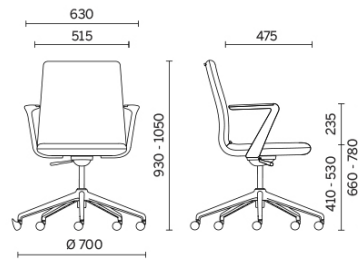

Line

Projects

South, Hunsfos Næringspark, Norway (2018)

Manager

Materials and colours

Upholstery

Coated fabric NX
Available colours 11

Coated fabric SC -
Secret / Flukso
Available colours 10