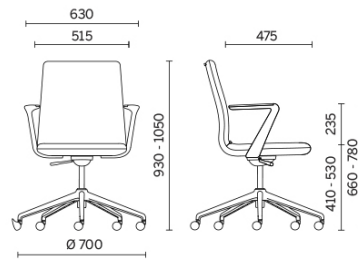

Line

Projects

South, Hunsfos Næringspark, Norway (2018)

Meeting 5-star base

Materials and colours

Upholstery

Coated fabric NX
Available colours 11

Coated fabric SC -
Secret / Flukso
Available colours 10