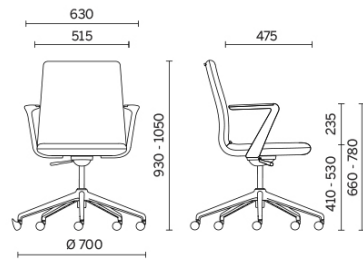

Line

Projects

South, Hunsfos Næringspark, Norway (2018)

Meeting 5-star base

Materials and colours

Upholstery

Coated fabric NX
Available colours 11

Coated fabric SC -
Secret / Flukso
Available colours 10