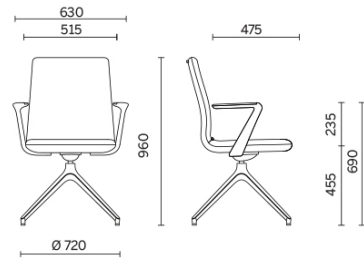

Line

Projects

South, Hunsfos Næringspark, Norway (2018)

Meeting

Materials and colours

Upholstery

Coated fabric NX
Available colours 11

Coated fabric SC - Secret / Flukso
Available colours 10