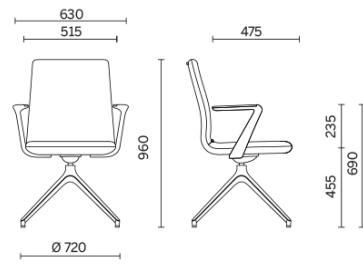

Line

Projects

South, Hunsfos Næringspark, Norway (2018)

Meeting

Materials and colours

Upholstery

Coated fabric NX
Available colours 11

Coated fabric SC - Secret / Flukso
Available colours 10