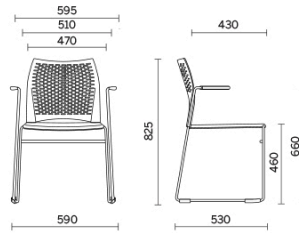

## Mail

Defined by an understated design which underscores its light weight and slim volumes, Mail is a multitasking seat, designed for public and shared spaces. Available with and without armrests and in the stool version, it offers a highly breathable back featuring geometric weaves and a padded seat which can be personalised with different finishes. It can also be fitted with a writing tablet and magazine rack. The version without armrests can be stacked horizontally.

## Models

Visitor with  
mesh back

Visitor with  
armrests –  
back with  
holes entirely  
in  
polypropylene