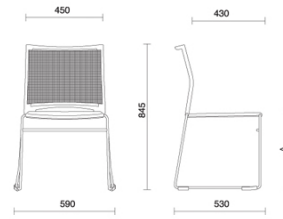

Models

Visitor with
mesh back