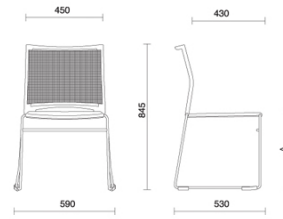

## Mail

Defined by an understated design which underscores its light weight and slim volumes, Mail is a multitasking seat, designed for public and shared spaces. Available with and without armrests and in the stool version, it offers a highly breathable back featuring geometric weaves and a padded seat which can be personalised with different finishes. It can also be fitted with a writing tablet and magazine rack. The version without armrests can be stacked horizontally.

## Models

Visitor with  
mesh back

Visitor with  
armrests –  
back with  
holes entirely  
in  
polypropylene