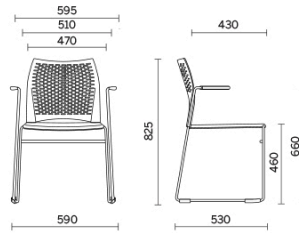

Visitor with
armrests –
back with
holes entirely
in
polypropylene