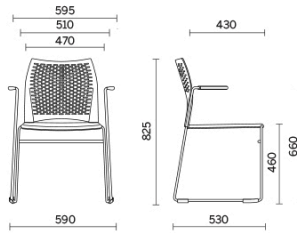

## Mail

Defined by an understated design which underscores its light weight and slim volumes, Mail is a multitasking seat, designed for public and shared spaces. Available with and without armrests and in the stool version, it offers a highly breathable back featuring geometric weaves and a padded seat which can be personalised with different finishes. It can also be fitted with a writing tablet and magazine rack. The version without armrests can be stacked horizontally.

## Models

Visitor with mesh back

Visitor with armrests – back with holes entirely in polypropylene