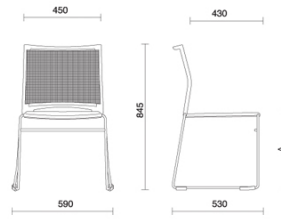

## Mail

Defined by an understated design which underscores its light weight and slim volumes, Mail is a multitasking seat, designed for public and shared spaces. Available with and without armrests and in the stool version, it offers a highly breathable back featuring geometric weaves and a padded seat which can be personalised with different finishes. It can also be fitted with a writing tablet and magazine rack. The version without armrests can be stacked horizontally.

## Models

Visitor with mesh back

Visitor with armrests – back with holes entirely in polypropylene