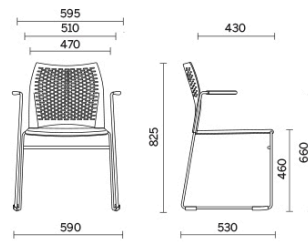

Mail

Defined by an understated design which underscores its light weight and slim volumes, Mail is a multitasking seat, designed for public and shared spaces. Available with and without armrests and in the stool version, it offers a highly breathable back featuring geometric weaves and a padded seat which can be personalised with different finishes. It can also be fitted with a writing tablet and magazine rack. The version without armrests can be stacked horizontally.

Projects

Beauty Center, London, United Kingdom (2013)

Stockholm Furniture Fair, Stoccolma, Sweden (2012)

GPB Bank, Moscow, Russia (2018)

Visitor with armrests – back with holes entirely in polypropylene

Materials and colours