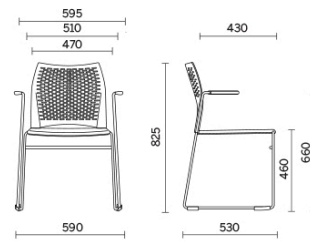

Mail

Defined by an understated design which underscores its light weight and slim volumes, Mail is a multitasking seat, designed for public and shared spaces. Available with and without armrests and in the stool version, it offers a highly breathable back featuring geometric weaves and a padded seat which can be personalised with different finishes. It can also be fitted with a writing tablet and magazine rack. The version without armrests can be stacked horizontally.

Projects

Beauty Center, London, United Kingdom (2013)

Stockholm Furniture Fair, Stoccolma, Sweden (2012)

GPB Bank, Moscow, Russia (2018)

Visitor with armrests – back with holes entirely in polypropylene

Materials and colours