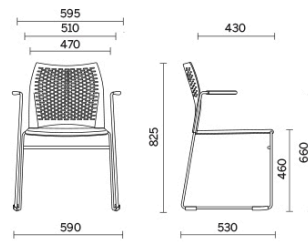

Visitor with armrests – back with holes entirely in polypropylene