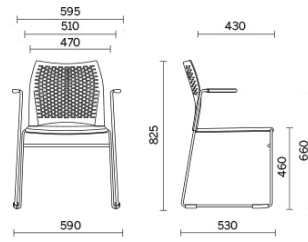

Mail

Defined by an understated design which underscores its light weight and slim volumes, Mail is a multitasking seat, designed for public and shared spaces. Available with and without armrests and in the stool version, it offers a highly breathable back featuring geometric weaves and a padded seat which can be personalised with different finishes. It can also be fitted with a writing tablet and magazine rack. The version without armrests can be stacked horizontally.

Projects

Beauty Center, London, United Kingdom (2013)

Stockholm Furniture Fair, Stoccolma, Sweden (2012)

GPB Bank, Moscow, Russia (2018)

Visitor with armrests – back with holes entirely in polypropylene

Materials and colours