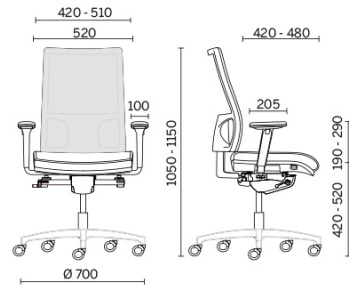

Models

Operative