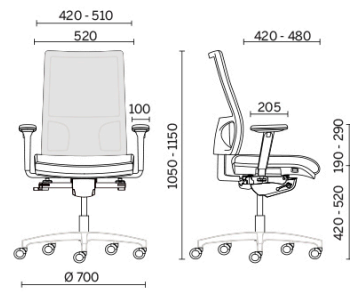

Models

Operative