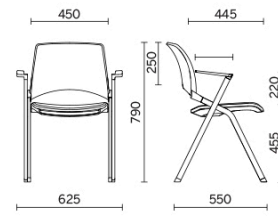

Mikado

Designed for group spaces such as meeting rooms, training areas, conference halls, waiting areas and outdoors, Mikado is the stackable seat with back and seat in injection-moulded UV-resistant polypropylene and high-strength steel frame. The collection with simple crossed lines can be personalised with different elements such as the writing tablet, armrests, tip-up seat, Casters, side hooks and trolley.

Projects

Stockholm Furniture Fair, Stoccolma, Sweden (2015)

Models

4 legged
frame

Materials and colours

Seat Upholstery

Coated fabric NX
Available colours 11

Coated fabric SC -
Secret / Flukso
Available colours 10