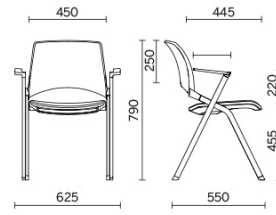

Mikado

Designed for group spaces such as meeting rooms, training areas, conference halls, waiting areas and outdoors, Mikado is the stackable seat with back and seat in injection-moulded UV-resistant polypropylene and high-strength steel frame. The collection with simple crossed lines can be personalised with different elements such as the writing tablet, armrests, tip-up seat, Casters, side hooks and trolley.

Projects

Stockholm Furniture Fair, Stoccolma, Sweden (2015)

Models

4 legged
frame

Materials and colours

Seat Upholstery

Coated fabric NX
Available colours 11

Coated fabric SC -
Secret / Flukso
Available colours 10