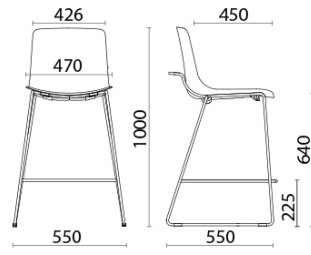

Refin Studio, Milan, Italy (2023)

Your Workspace Showroom, Clerkenwell, United Kingdom (2023)

Al Khayat Avenue Gallery, Dubai, United Arab Emirates (2023)

Stool H 640

Materials and colours

Upholstery

Fabric AL - Alba / FiDiVi
Available colours 10