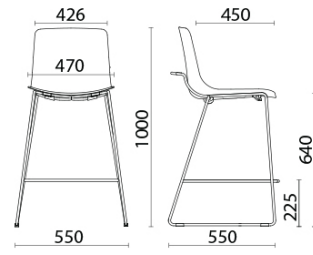

Refin Studio, Milan, Italy (2023)

Your Workspace Showroom, Clerkenwell, United Kingdom (2023)

Al Khayat Avenue Gallery, Dubai, United Arab Emirates (2023)

Stool H 640

Materials and colours

Upholstery

Fabric AL - Alba / FiDiVi
Available colours 10