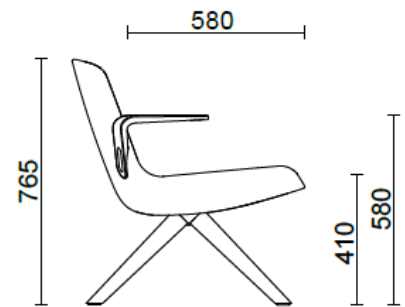

Armchair on wooden base