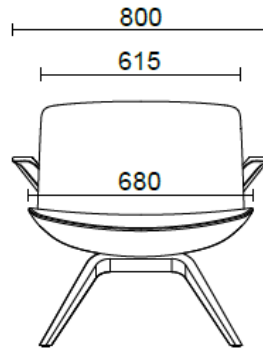

Armchair on wooden base