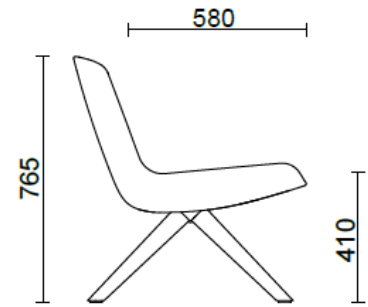

Armchair on wooden base