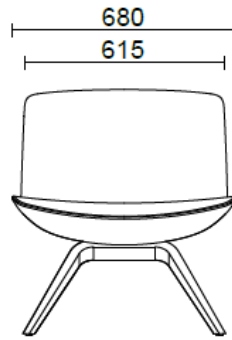

Armchair on wooden base