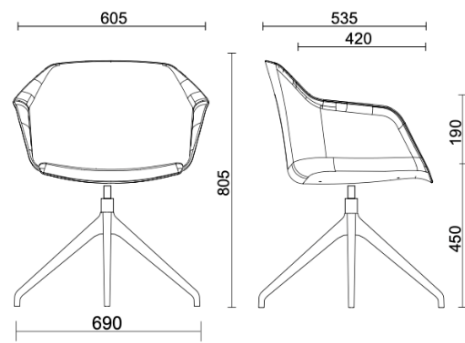

sitland

Milos Shell

Milos Shell - 4-star base with feet

Materials and colours

Seat upholstery

Fabric AL - Alba / FiDiVi
Available colours 10

Fabric ME - Medley / Gabriel
Available colours 15

Fabric CH - Chili / Gabriel
Available colours 10