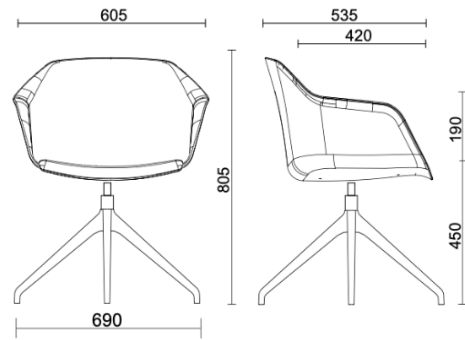

sitland

Milos Shell

Milos Shell - 4-star base with feet

Materials and colours

Seat upholstery

Fabric AL - Alba / FiDiVi
Available colours 10

Fabric ME - Medley / Gabriel
Available colours 15

Fabric CH - Chili / Gabriel
Available colours 10