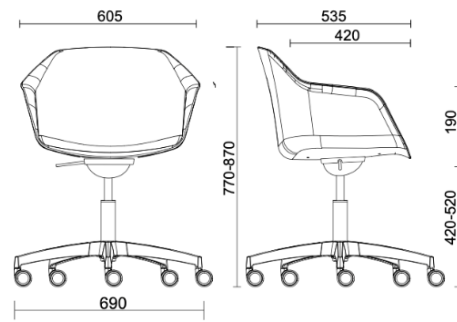

sitland

Milos Shell

Milos Shell - 5-star base

Materials and colours

Seat upholstery

Fabric AL - Alba / FiDiVi
Available colours 10

Fabric ME - Medley / Gabriel
Available colours 15

Fabric CH - Chili / Gabriel
Available colours 10