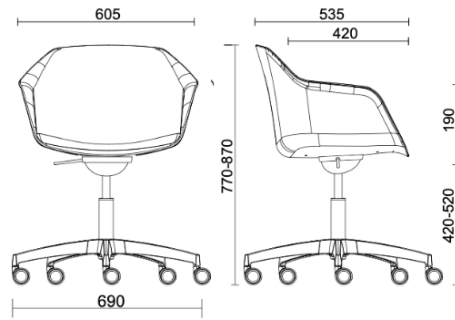

sitland

Milos Shell

Milos Shell - 5-star base

Materials and colours

Seat upholstery

Fabric AL - Alba / FiDiVi
Available colours 10

Fabric ME - Medley / Gabriel
Available colours 15

Fabric CH - Chili / Gabriel
Available colours 10