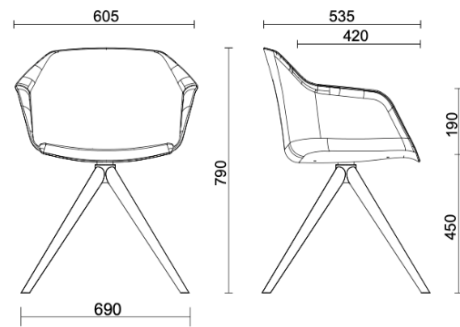

sitland

Milos Shell

Milos Shell - wood trestle base

Materials and colours

Seat upholstery

Fabric AL - Alba / FiDiVi
Available colours 10

Fabric ME - Medley / Gabriel
Available colours 15

Fabric CH - Chili / Gabriel
Available colours 10