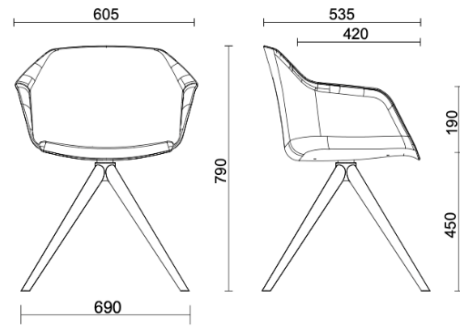

sitland

Milos Shell

Milos Shell - wood trestle base

Materials and colours

Seat upholstery

Fabric AL - Alba / FiDiVi
Available colours 10

Fabric ME - Medley / Gabriel
Available colours 15

Fabric CH - Chili / Gabriel
Available colours 10