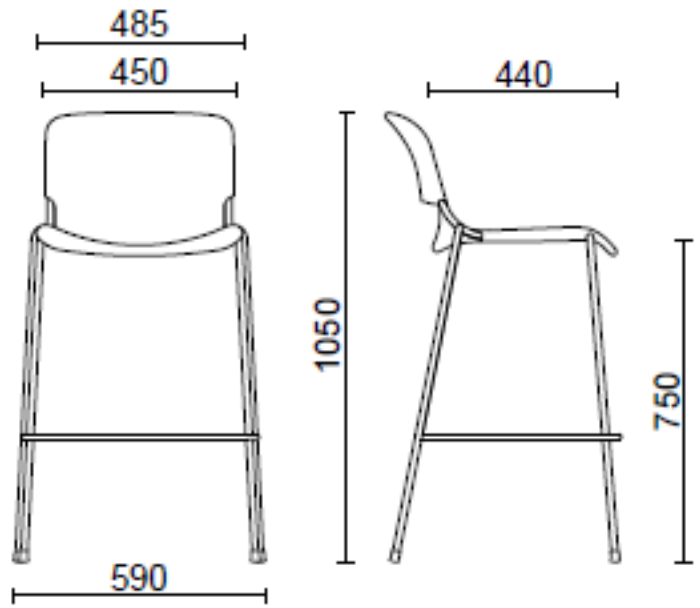

Milos Tailor

Stool H 750

Materials and colours

Upholstery

Fabric ME - Medley / Gabriel
Available colours 15

Fabric ST - Step / Gabriel
Available colours 10

Fabric MF - Main Line Flax / Camira
Available colours 10