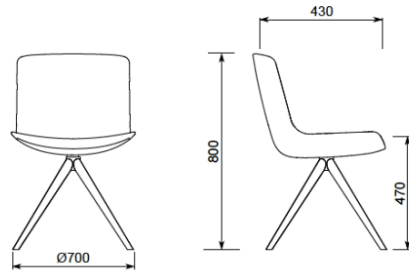

Al Khayat Avenue Gallery, Dubai, United Arab Emirates (2023)

M3 Mobili, Mexico City, Mexico (2023)

Chair with wood trestle base

Materials and colours

Upholstery

Fabric AL - Alba / FiDiVi
Available colours 10