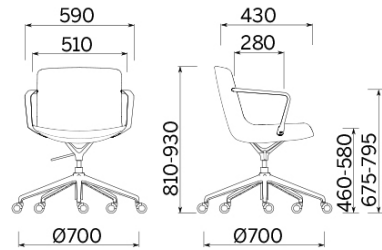

Al Khayat Avenue Gallery, Dubai, United Arab Emirates (2023)

M3 Mobili, Mexico City, Mexico (2023)

Chair with 5-star base

Materials and colours

Upholstery

Fabric AL - Alba / FiDiVi
Available colours 10

Fabric ME - Medley / Gabriel
Available colours 15