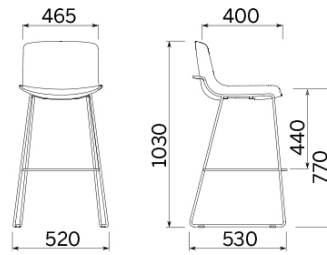

Al Khayat Avenue Gallery, Dubai, United Arab Emirates (2023)

M3 Mobili, Mexico City, Mexico (2023)

Stool H 770

Materials and colours

Upholstery

Fabric AL - Alba / FiDiVi
Available colours 10

Fabric ME - Medley / Gabriel
Available colours 15