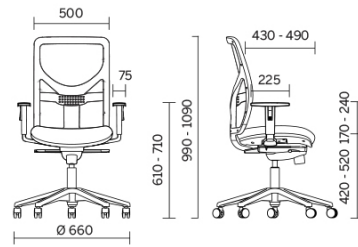

Models

Operative
with headrest

Operative