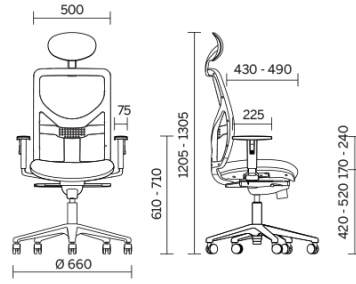

Models

Operative
with headrest