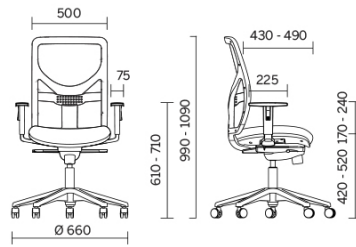

Models

Operative
with headrest

Operative