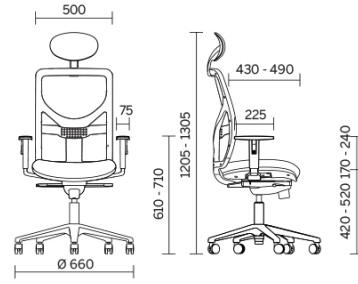

Models

Operative
with headrest