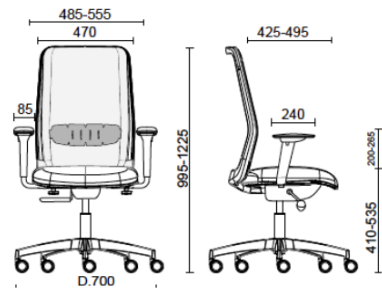

Nova

Projects

Enovis, San Daniele del Friuli (UD), Italy (2025)

TSM, San Quirino (PN), Italy (2025)

Task Black structure Self adjustable Synchro mechanism

Materials and colours

Mesh back upholstery

Mesh RR - Runner /
Gabriel
Available colours 10