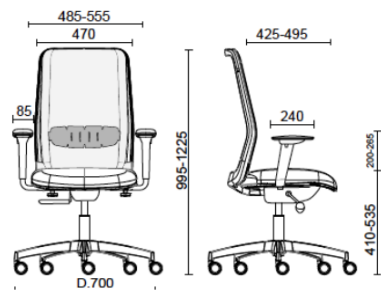

Nova

Task Black structure Self adjustable Synchro mechanism

Materials and colours

Mesh back upholstery

Mesh RR - Runner /
Gabriel
Available colours 10

Mesh RY - Rhythm /
Gabriel
Available colours 6

Mesh TT
Available colours 1