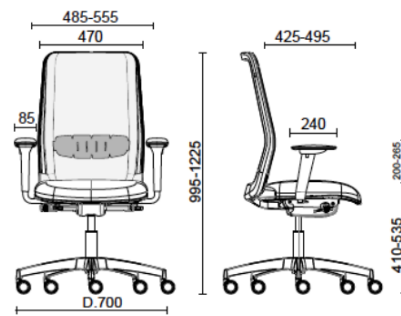

Nova

Projects

Enovis, San Daniele del Friuli (UD), Italy (2025)

TSM, San Quirino (PN), Italy (2025)

Task Black structure Synchronized mechanism for the adjustment of back and seat angle

Materials and colours