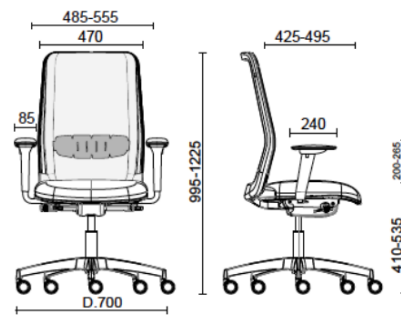

Nova

Task Black structure Synchronized mechanism for the adjustment of back and seat angle

Materials and colours

Mesh back upholstery

Mesh RR - Runner /
Gabriel
Available colours 10

Mesh RY - Rhythm /
Gabriel
Available colours 6