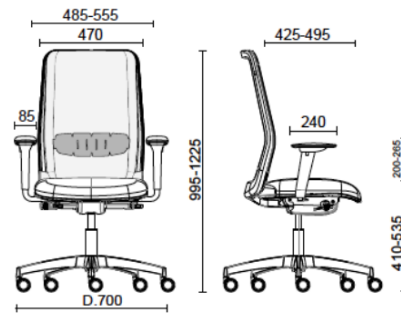

Nova

Task Black structure Synchronized mechanism for the adjustment of back and seat angle

Materials and colours

Mesh back upholstery

Mesh RR - Runner /
Gabriel
Available colours 10

Mesh RY - Rhythm /
Gabriel
Available colours 6