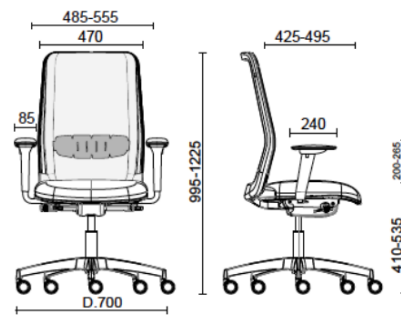

Nova

Task chair white structure Synchronized mechanism for the adjustment of back and seat angle

Materials and colours

Mesh back upholstery

Mesh RR - Runner /
Gabriel
Available colours 10

Mesh RY - Rhythm /
Gabriel
Available colours 6