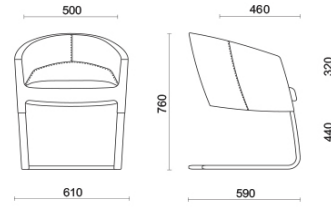

M3 Mobili, Mexico City, Messico (2023)

Visitor on sled frame

Materials and colours

Upholstery

Coated fabric SC - Secret / Flukso
Available colours 10

Fabric CS - Crisp / Gabriel
Available colours 10

Fabric SY - Sinergy / Camira
Available colours 10