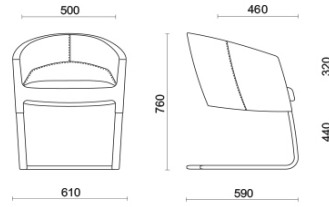

M3 Mobili, Mexico City, Messico (2023)

Visitor on sled frame

Materials and colours

Upholstery

Coated fabric SC - Secret / Flukso
Available colours 10

Fabric CS - Crisp / Gabriel
Available colours 10

Fabric SY - Sinergy / Camira
Available colours 10