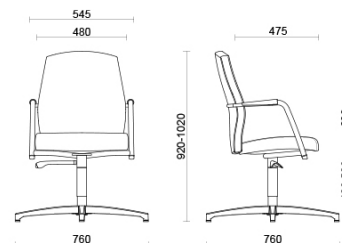

Visitatore
slitta con
schienale alto

Meeting fixed
height high
back

Meeting
height
adjustable
high back

Materials and colours

Upholstery

Coated fabric NX
Available colours 11

Coated fabric NX
Available colours 1