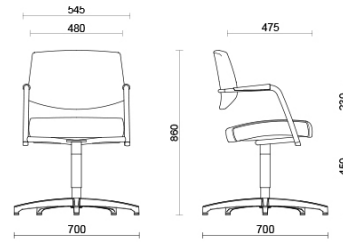

Meeting fixed
height with
medium back