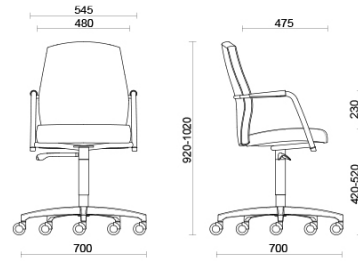

Visitatore
slitta con
schienale alto

Meeting fixed
height high
back

Meeting
height
adjustable
high back

Materials and colours

Upholstery

Coated fabric NX
Available colours 11

Coated fabric NX
Available colours 1