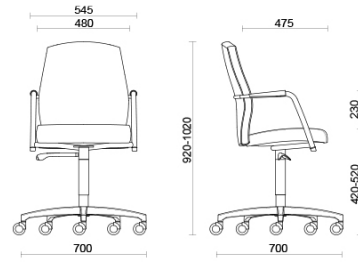

Visitatore
slitta con
schienale alto

Meeting fixed
height high
back

Meeting
height
adjustable
high back

Materials and colours

Upholstery

Coated fabric NX
Available colours 11

Coated fabric NX
Available colours 1