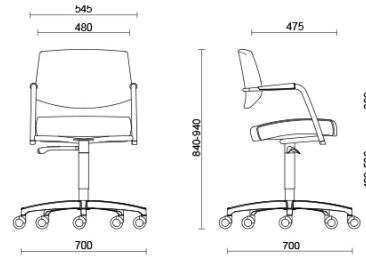

Projects

Avaya, Budapest, Hungary (2014)

BCC Sant'Elena, Padova, Italy (2013)

Vittoria Assicurazioni, Catania, Italy (2019)

Models

Sled visitor
structure
medium back

Meeting fixed
height with
medium back

Meeting
height
adjustable
medium back

Visitatore
slitta con
schienale alto

Meeting fixed
height high
back

Meeting
height
adjustable
high back

Materials and colours

Upholstery

Coated fabric NX
Available colours 11

Coated fabric NX
Available colours 1