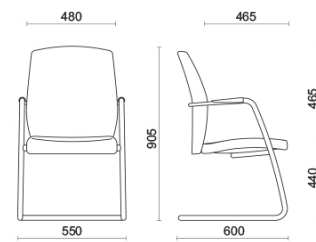

Projects

Avaya, Budapest, Hungary (2014)

BCC Sant'Elena, Padova, Italy (2013)

Vittoria Assicurazioni, Catania, Italy (2019)

Models

Sled visitor
structure
medium back

Meeting fixed
height with
medium back

Meeting
height
adjustable
medium back

Visitatore
slitta con
schienale alto

Meeting fixed
height high
back

Meeting
height
adjustable
high back

Materials and colours

Upholstery

Coated fabric NX
Available colours 11

Coated fabric NX
Available colours 1