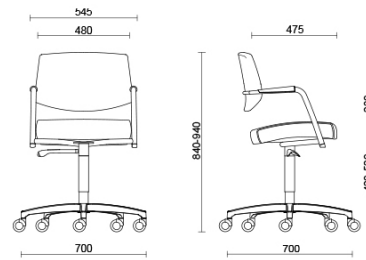

Projects

Avaya, Budapest, Hungary (2014)

BCC Sant'Elena, Padova, Italy (2013)

Vittoria Assicurazioni, Catania, Italy (2019)

Models

Sled visitor
structure
medium back

Meeting fixed
height with
medium back

Meeting
height
adjustable
medium back

Visitatore
slitta con
schienale alto

Meeting fixed
height high
back

Meeting
height
adjustable
high back

Materials and colours

Upholstery

Coated fabric NX
Available colours 11

Coated fabric NX
Available colours 1