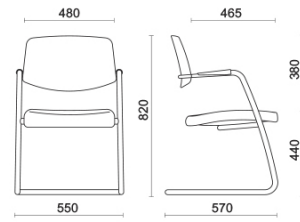

Projects

Avaya, Budapest, Hungary (2014)

BCC Sant'Elena, Padova, Italy (2013)

Vittoria Assicurazioni, Catania, Italy (2019)

Models

Sled visitor
structure
medium back

Meeting fixed
height with
medium back

Meeting
height
adjustable
medium back

Visitatore
slitta con
schienale alto

Meeting fixed
height high
back

Meeting
height
adjustable
high back

Materials and colours

Upholstery

Coated fabric NX
Available colours 11

Coated fabric NX
Available colours 1