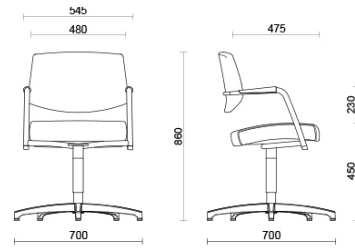

Meeting fixed height with medium back