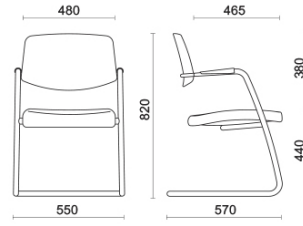

Sled visitor structure medium back