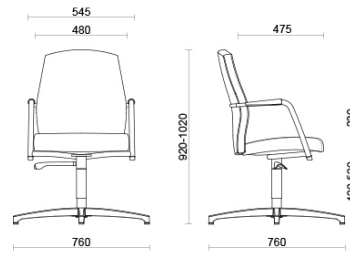

Meeting fixed height high back