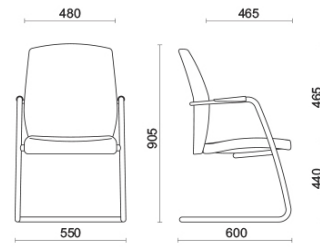

Visitatore slitta con schienale alto