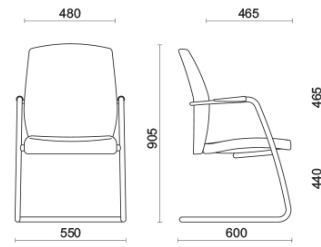

Visitatore slitta con schienale alto