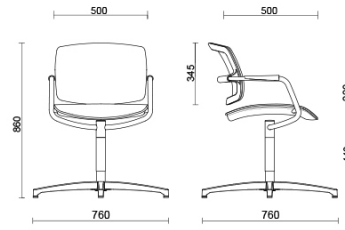

Models

Meeting
swivelling
with seat
height
adjustment