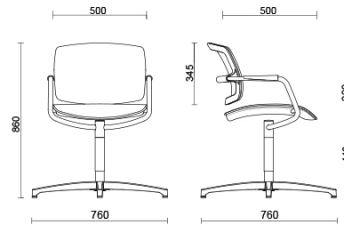

Models

Meeting
swivelling
with seat
height
adjustment