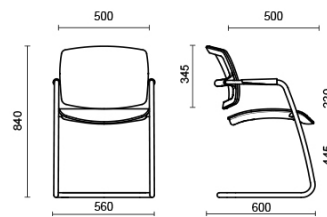

Visitor chair