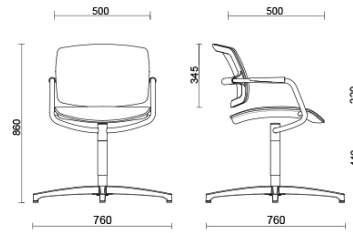

Meeting swivelling with seat height adjustment