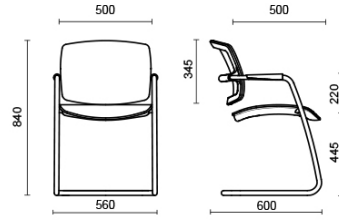

Visitor chair