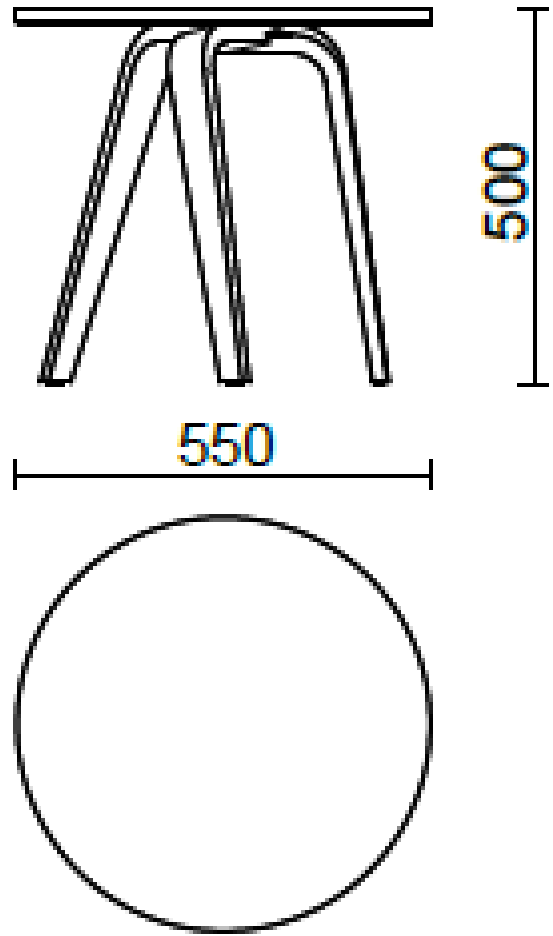

## Rest

Elegant lines characterise Rest (Dorigo Design) solid wood base. The base available in two finishes (Beech natural and black painted) and in two dimensions, Rest is the perfect complement for an intimate and essential space.

## Models

H 500 top ?  
550 mm

H 350 top ?  
690 mm