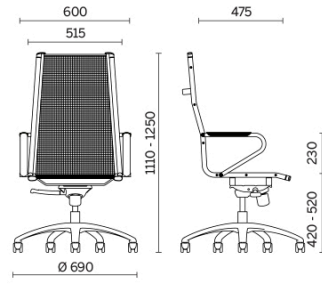

Ice

Models

Executive

Manager

Visitor chair
sled base

Materials and colours

Upholstery

Mesh RP - Net Medium /
Serge Ferrari
Available colours 1