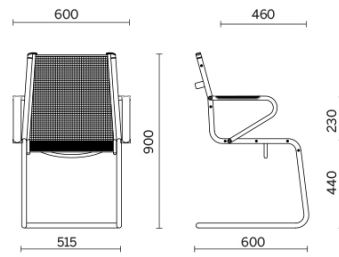

Ice

Models

Executive

Manager

Visitor chair
sled base

Materials and colours

Upholstery

Mesh RP - Net Medium /
Serge Ferrari
Available colours 1