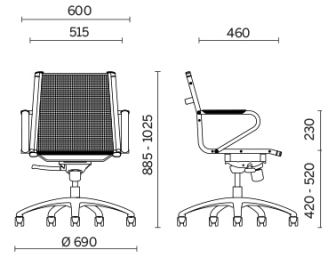

Ice

Models

Executive

Manager

Visitor chair
sled base

Materials and colours

Upholstery

Mesh RP - Net Medium /
Serge Ferrari
Available colours 1