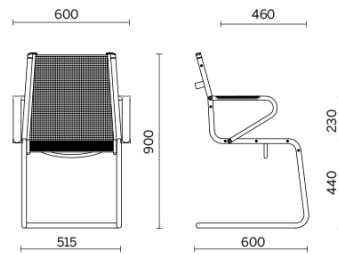

Ice

Models

Executive

Manager

Visitor chair
sled base

Materials and colours

Upholstery

Mesh RP - Net Medium /
Serge Ferrari
Available colours 1