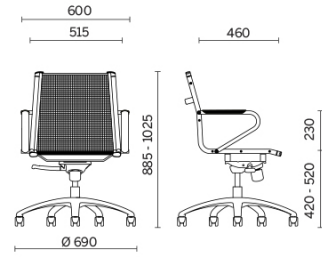

Ice

Models

Executive

Manager

Visitor chair
sled base

Materials and colours

Upholstery

Mesh RP - Net Medium /
Serge Ferrari
Available colours 1