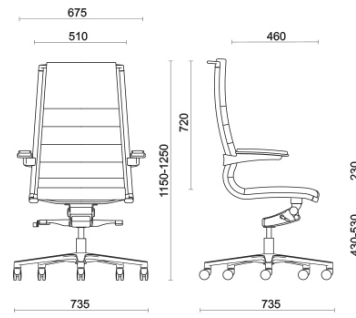

Sit It

Projects

Orgatec, Colonia, Germany (2014)

Executive

Materials and colours

Cushion (black supporting fabric)

Coated fabric SC -
Secret / Flukso
Available colours 2

Leather SX - Box Land /
Dani
Available colours 4