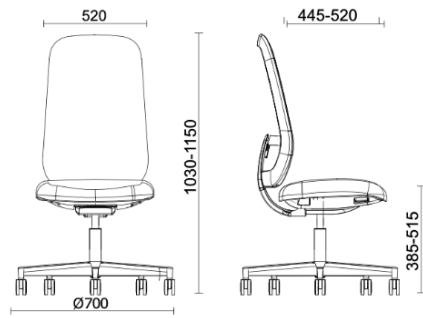

Skate

Projects

Your Workspace Showroom, Clerkenwell, United Kingdom (2023)

Skate Active - Black structure

Materials and colours

Mesh back upholstery

Mesh RR - Runner /
Gabriel
Available colours 10

Mesh RY - Rhythm /
Gabriel
Available colours 6