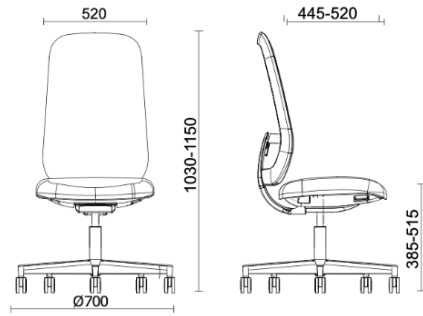

Skate

Projects

Your Workspace Showroom, Clerkenwell, United Kingdom (2023)

Skate Active - Black structure

Materials and colours

Mesh back upholstery

Mesh RR - Runner / Gabriel
Available colours 10

Mesh RY - Rhythm / Gabriel
Available colours 6